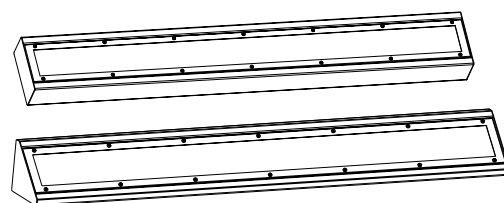

### 7 Year Gold Warranty

| Code  | W              | Description  | Lm        | Temp      | WxHxL (mm)   |
|-------|----------------|--|-----------|-----------|--------------|
| 70170 | 25/35/45/55/60 | 25-60W Ultra Endure Wattage Switchable Vandal Resistant LED Batten - CCT, White, 1200mm (4ft)                        | 3120-7150 |           |              |
| 70171 | 25/35/45/55/60 | 25-60W Ultra Endure Wattage Switchable Vandal Resistant LED Batten - CCT, White, Emergency 1200mm (4ft)              | 3120-7150 | 3/4/6000K | 160x78x1200  |
| 70172 | 25/35/45/55/60 | 25-60W Ultra Endure Wattage Switchable Vandal Resistant LED Batten - CCT, White, Dali 1200mm (4ft)                   | 3120-7150 |           |              |
| 70173 | 25/35/45/55/60 | 25-60W Ultra Endure Wattage Switchable Vandal Resistant LED Batten - CCT, White, Emergency Dali 1200mm (4ft)         | 3120-7150 |           |              |
| 70174 | 25/35/45/55/60 | 25-60W Ultra Endure Wattage Switchable Vandal Resistant LED Batten - CCT, White, 1500mm (5ft)                        | 3120-7150 |           |              |
| 70175 | 25/35/45/55/60 | 25-60W Ultra Endure Wattage Switchable Vandal Resistant LED Batten - CCT, White, Emergency 1500mm (5ft)              | 3120-7150 | 3/4/6000K | 160x78x1500  |
| 70176 | 25/35/45/55/60 | 25-60W Ultra Endure Wattage Switchable Vandal Resistant LED Batten - CCT, White, Dali 1500mm (5ft)                   | 3120-7150 |           |              |
| 70177 | 25/35/45/55/60 | 25-60W Ultra Endure Wattage Switchable Vandal Resistant LED Batten - CCT, White, Emergency Dali 1500mm (5ft)         | 3120-7150 |           |              |
| 70178 | 25/35/45/55/60 | 25-60W Ultra Endure Wattage Switchable Cornice Vandal Resistant LED Batten - CCT, White, 1200mm (4ft)                | 3120-7150 |           |              |
| 70179 | 25/35/45/55/60 | 25-60W Ultra Endure Wattage Switchable Cornice Vandal Resistant LED Batten - CCT, White, Emergency 1200mm (4ft)      | 3120-7150 | 3/4/6000K | 120x167x1200 |
| 70180 | 25/35/45/55/60 | 25-60W Ultra Endure Wattage Switchable Cornice Vandal Resistant LED Batten - CCT, White, Dali 1200mm (4ft)           | 3120-7150 |           |              |
| 70181 | 25/35/45/55/60 | 25-60W Ultra Endure Wattage Switchable Cornice Vandal Resistant LED Batten - CCT, White, Emergency Dali 1200mm (4ft) | 3120-7150 |           |              |
| 70182 | 25/35/45/55/60 | 25-60W Ultra Endure Wattage Switchable Cornice Vandal Resistant LED Batten - CCT, White, 1500mm (5ft)                | 3120-7150 |           |              |
| 70183 | 25/35/45/55/60 | 25-60W Ultra Endure Wattage Switchable Cornice Vandal Resistant LED Batten - CCT, White, Emergency 1500mm (5ft)      | 3120-7150 | 3/4/6000K | 120x167x1500 |
| 70184 | 25/35/45/55/60 | 25-60W Ultra Endure Wattage Switchable Cornice Vandal Resistant LED Batten - CCT, White, Dali 1500mm (5ft)           | 3120-7150 |           |              |
| 70185 | 25/35/45/55/60 | 25-60W Ultra Endure Wattage Switchable Cornice Vandal Resistant LED Batten - CCT, White, Emergency Dali 1500mm (5ft) | 3120-7150 |           |              |
| 70186 | 25/35/45/55/60 | 25-60W Ultra Endure Wattage Switchable Cornice Vandal Resistant LED Batten - CCT, Black, 1200mm (4ft)                | 3120-7150 |           |              |
| 70187 | 25/35/45/55/60 | 25-60W Ultra Endure Wattage Switchable Cornice Vandal Resistant LED Batten - CCT, Black, Emergency 1200mm (4ft)      | 3120-7150 | 3/4/6000K | 120x167x1200 |
| 70188 | 25/35/45/55/60 | 25-60W Ultra Endure Wattage Switchable Cornice Vandal Resistant LED Batten - CCT, Black, Dali 1200mm (4ft)           | 3120-7150 |           |              |
| 70189 | 25/35/45/55/60 | 25-60W Ultra Endure Wattage Switchable Cornice Vandal Resistant LED Batten - CCT, Black, Emergency Dali 1200mm (4ft) | 3120-7150 |           |              |
| 70190 | 25/35/45/55/60 | 25-60W Ultra Endure Wattage Switchable Cornice Vandal Resistant LED Batten - CCT, Black, 1500mm (5ft)                | 3120-7150 |           |              |
| 70191 | 25/35/45/55/60 | 25-60W Ultra Endure Wattage Switchable Cornice Vandal Resistant LED Batten - CCT, Black, Emergency 1500mm (5ft)      | 3120-7150 | 3/4/6000K | 120x167x1500 |
| 70192 | 25/35/45/55/60 | 25-60W Ultra Endure Wattage Switchable Cornice Vandal Resistant LED Batten - CCT, Black, Dali 1500mm (5ft)           | 3120-7150 |           |              |
| 70193 | 25/35/45/55/60 | 25-60W Ultra Endure Wattage Switchable Cornice Vandal Resistant LED Batten - CCT, Black, Emergency Dali 1500mm (5ft) | 3120-7150 |           |              |